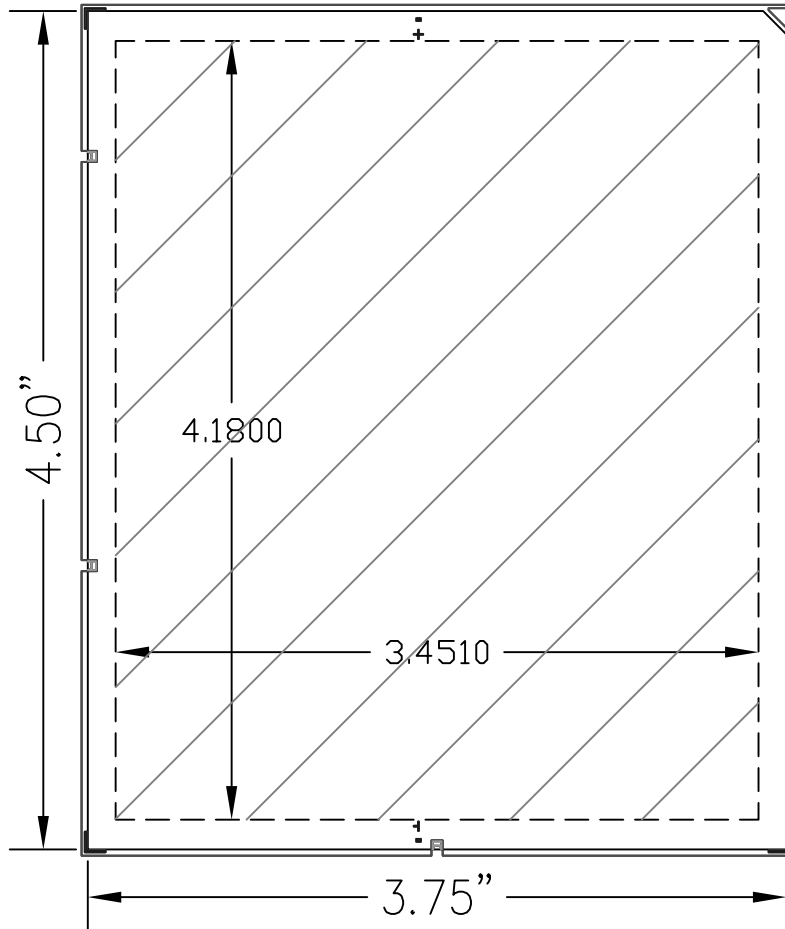

DIABLO REVISIONS

REV	DESCRIPTION	DATE	BY
-	ORIGINAL ISSUE	09-01-09	JPV

NOTES :  
1. HATCHED AREA DEPICTS USABLE AREA

HERMAN1

STANDARD BORDER  
HERMAN1

2245 Meridian Blvd.  
Minden, NV 89423  
775.782.1041

TITLE  
HERMAN1